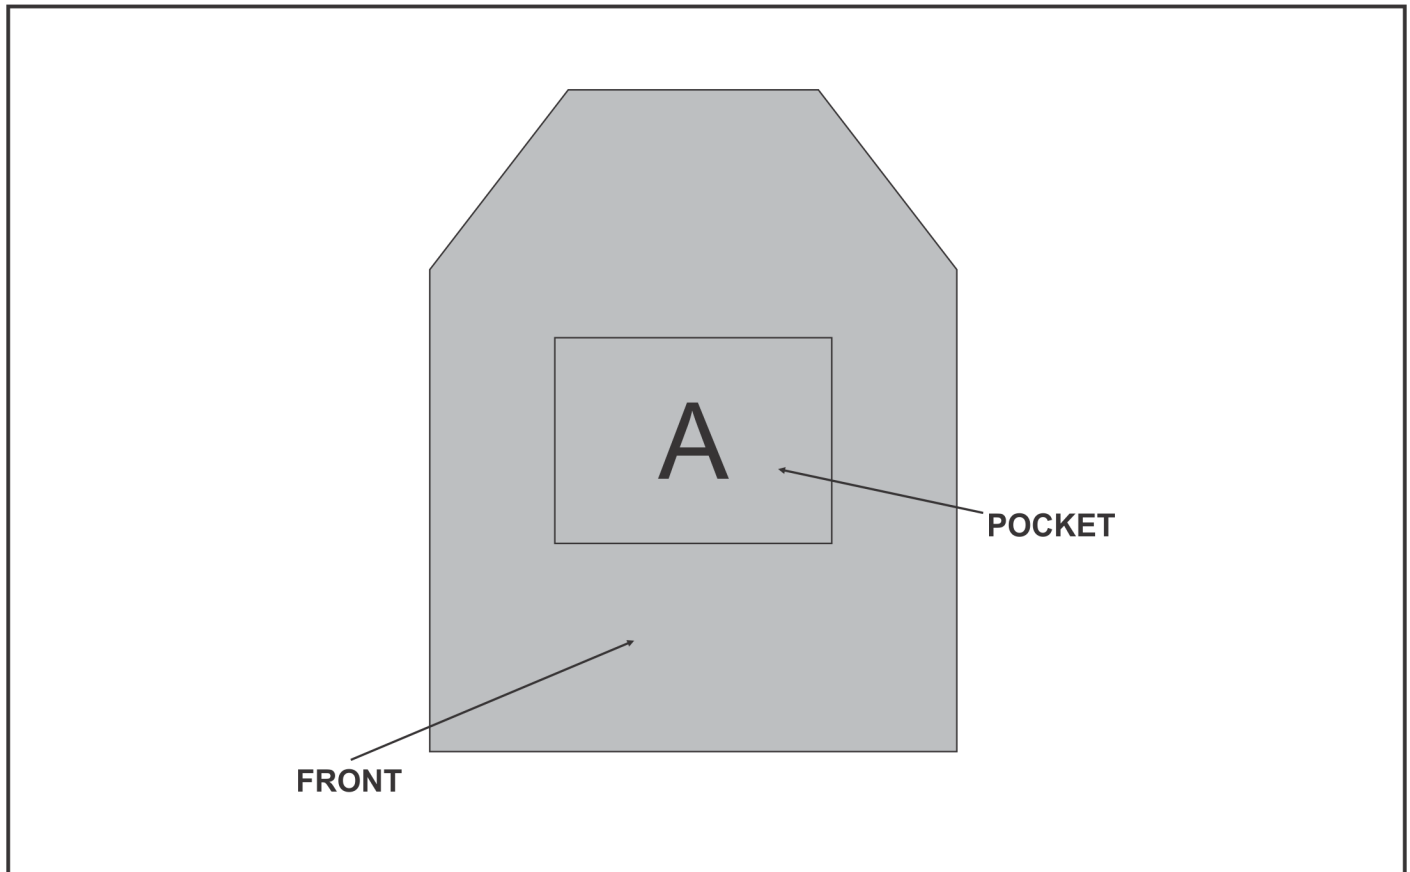

SG-HP-83-G

PPS Hoppla Wynberg Front Pocket Apron

Need to know:

- Includes 1-Position Sublimation (setup fees apply)
- **Please Note: We cannot guarantee 100% logo Alignment on all Brandable Panels.**

Branding Options:

Position A

1. Custom Sublimation A (CPSUB-A)
  Full Colour
  Size: 600mm wide x 1011mm high